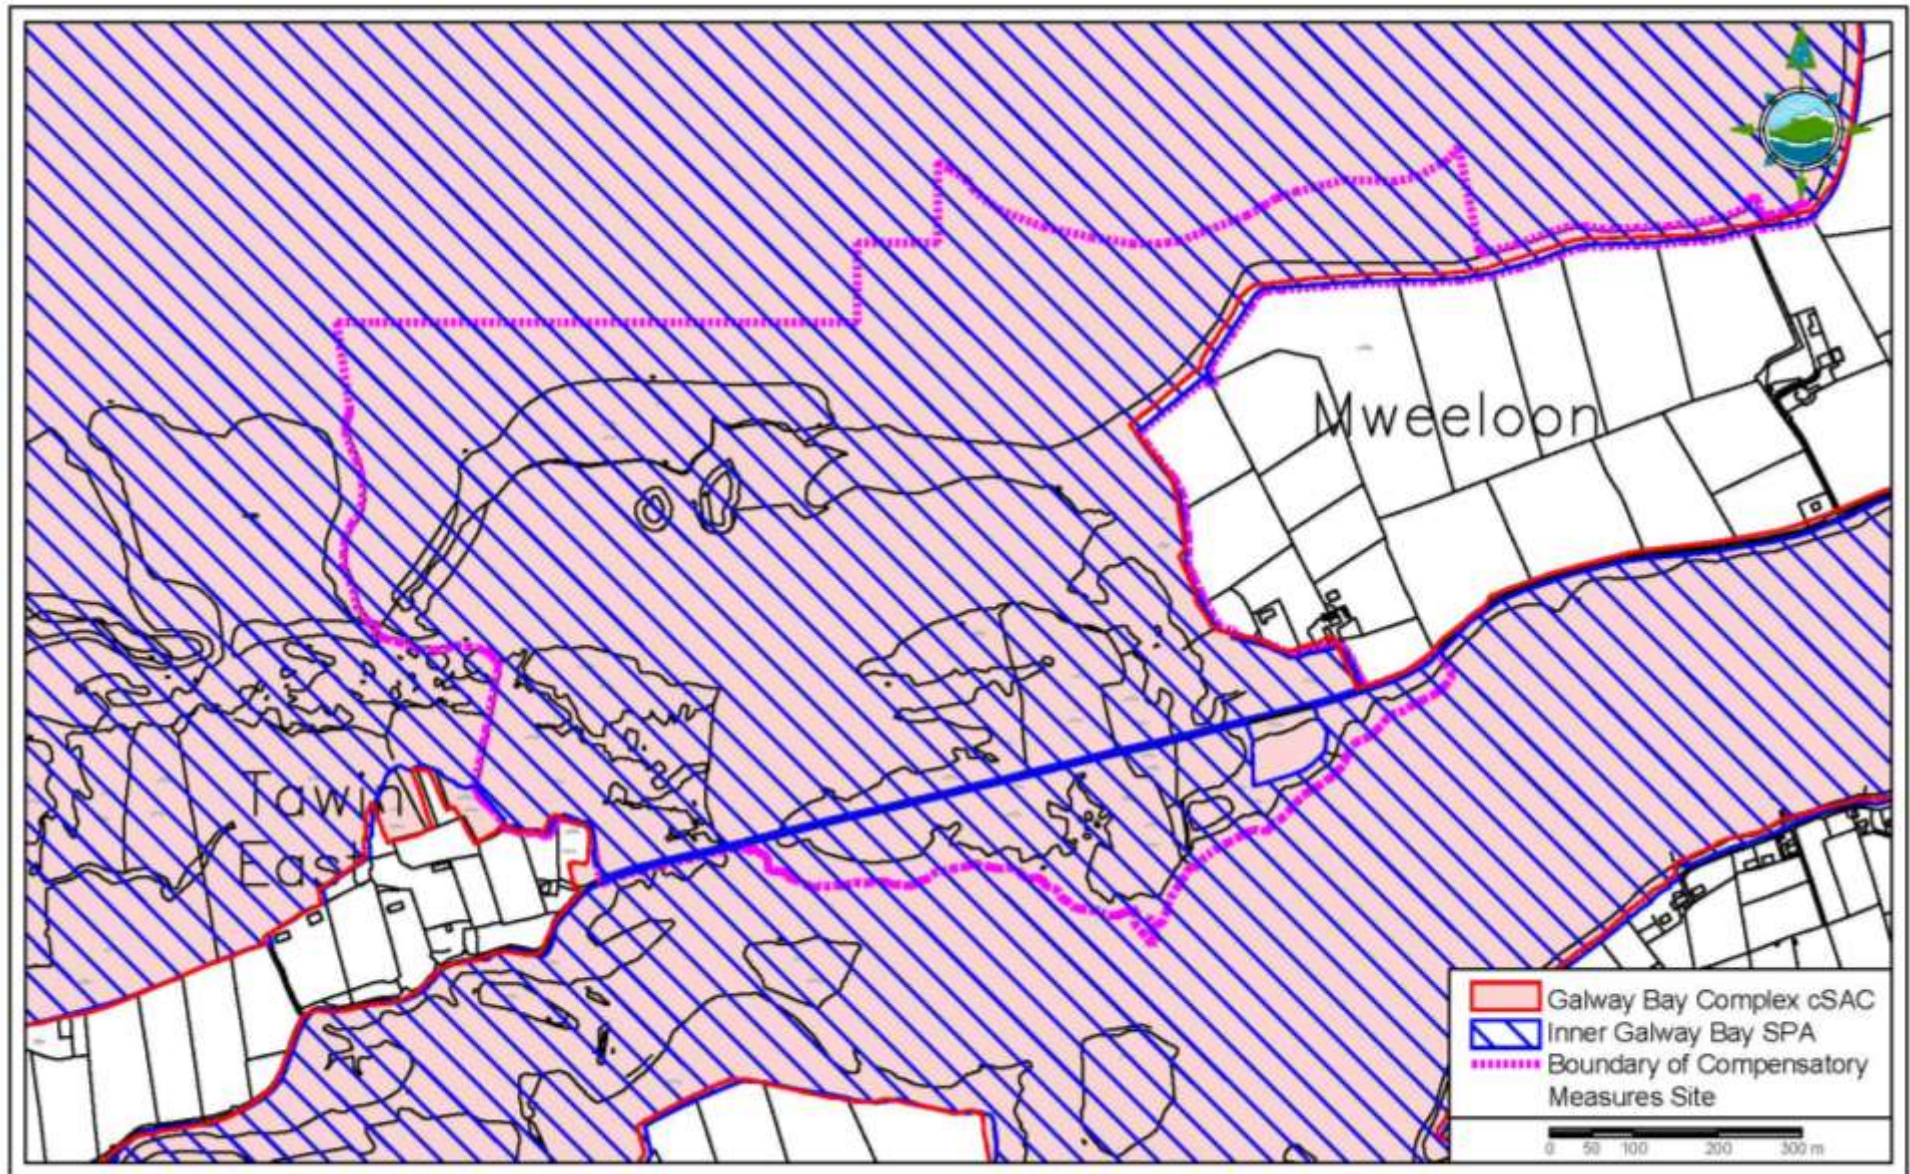

## **APPENDIX No. 2**

---

**Map of cSAC and SPA  
at the proposed Compensatory Measures Site  
at Mweeloon, Tawin, Co Galway**

Galway Bay Complex cSAC 000268 and Inner Galway Bay SPA 004031 Showing the Proposed Compensatory Measures Site at Mweeloon, Tawin, Co Galway